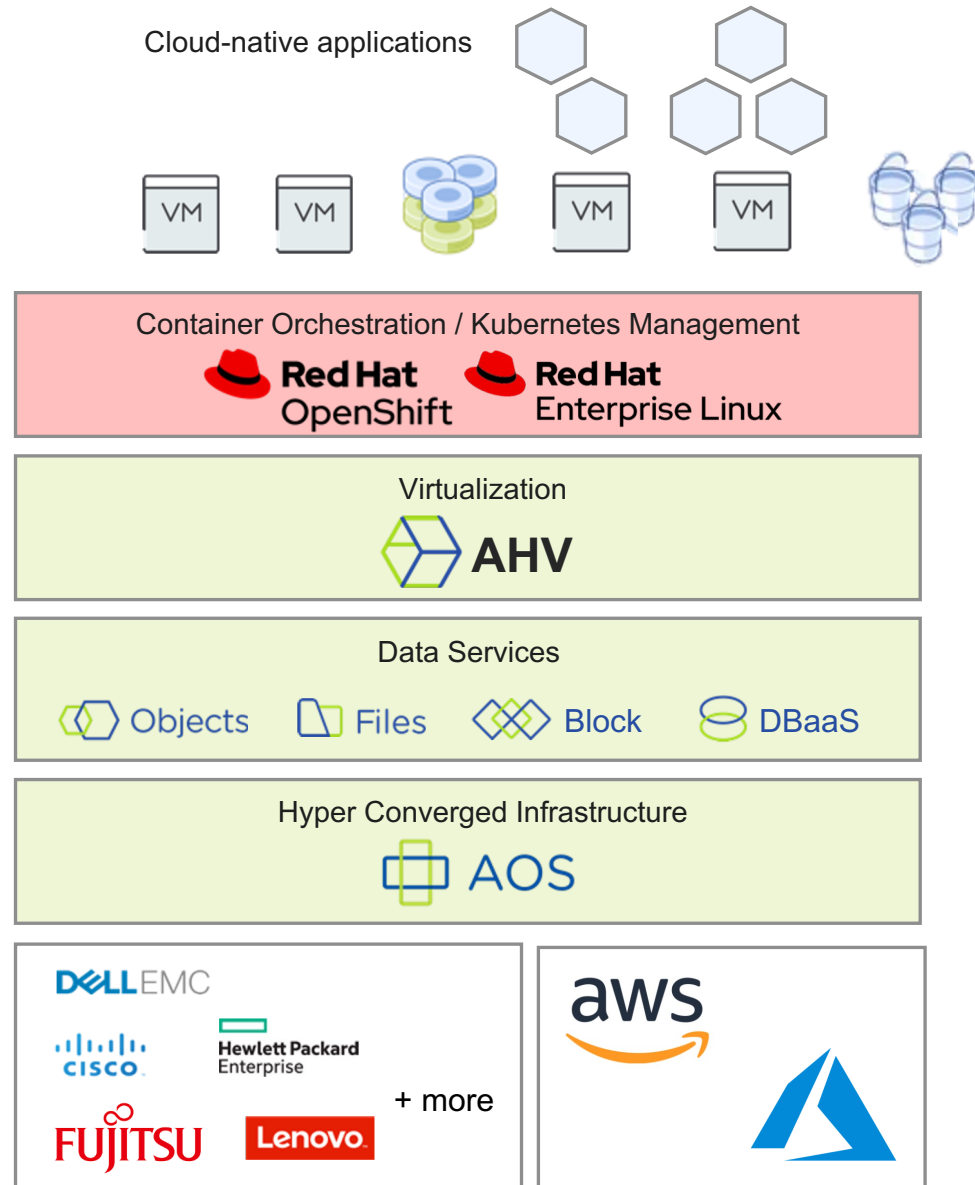

Red Hat
Summit

Connect

Red Hat e Nutanix

Una partnership strategica per fornire soluzioni multi-cloud Ibride aperte

NUTANIX

 Red Hat | [intel.](#)

The Next Gen of Cloud: Hybrid Multicloud

TOP BUSINESS OUTCOMES

Eliminate risk, cost,
time to refactor

Improve time to value

Optimize existing
investment in technology

TOP TECH OUTCOMES

Integration with
existing cloud
deployments

Seamless app mobility
to and from cloud

High performance
access to apps and
services

Red Hat + Nutanix – Same strategy with a complementary approach

Red Hat & Nutanix In Action

AHV Expansion for RHEL

Grow your consumption. The RHEL sub for Data Centers allows customers to run unlimited RHEL on supported hypervisors, which now that Nutanix is supported, our customers can benefit from.