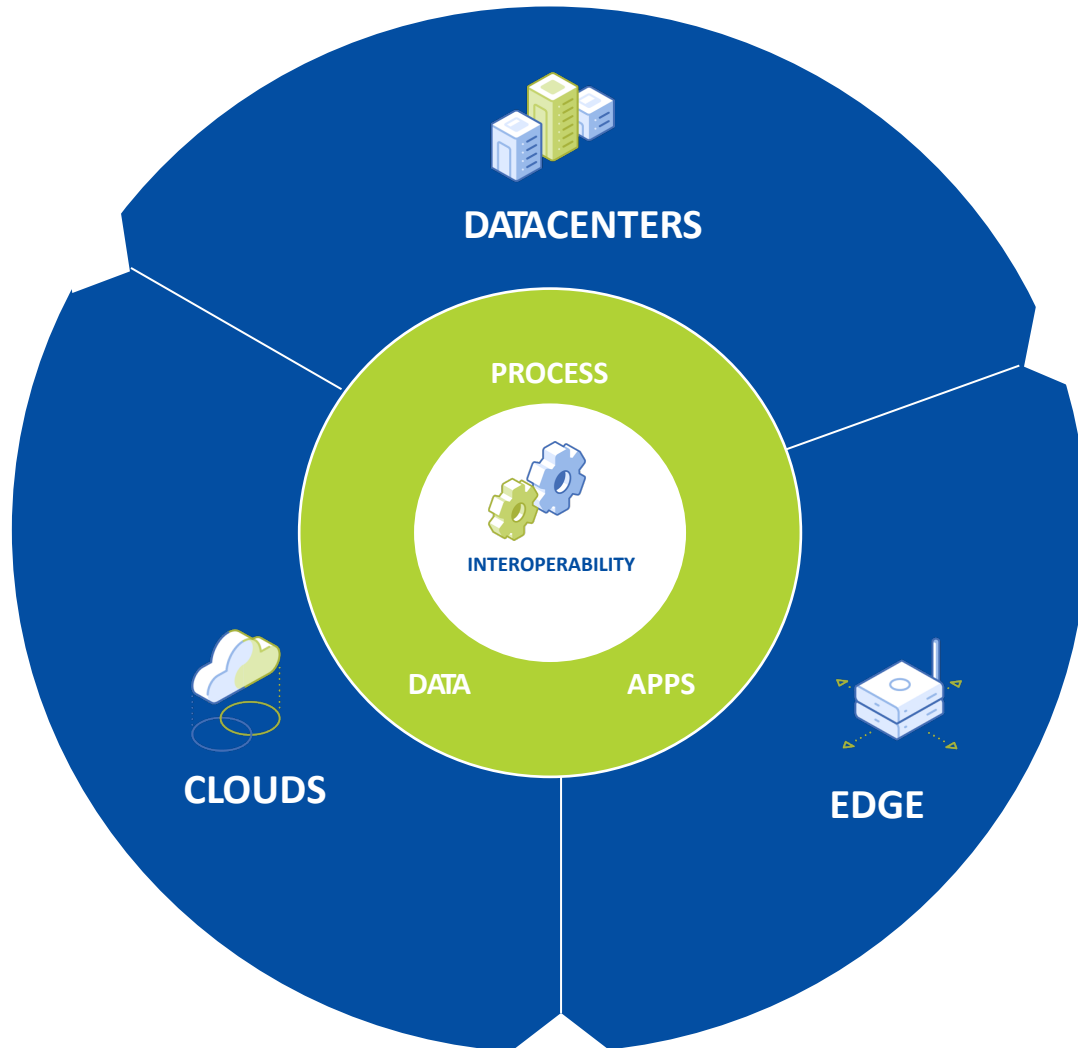

Red Hat
Summit

Connect

Red Hat e Nutanix

Una partnership strategica per fornire soluzioni multi-cloud Ibride aperte

NUTANIX

 Red Hat | [intel.](#)

The Next Gen of Cloud: Hybrid Multicloud

TOP BUSINESS OUTCOMES

Eliminate risk, cost,
time to refactor

Improve time to value

Optimize existing
investment in technology

TOP TECH OUTCOMES

Integration with
existing cloud
deployments

Seamless app mobility
to and from cloud

High performance
access to apps and
services

Red Hat + Nutanix – Same strategy with a complementary approach

Red Hat & Nutanix In Action

AHV Expansion for RHEL

Grow your consumption. The RHEL sub for Data Centers allows customers to run unlimited RHEL on supported hypervisors, which now that Nutanix is supported, our customers can benefit from.

Data Services on OCP

Nutanix has implemented a CSI Driver seamlessly connecting to Red Hat OpenShift providing Container Ready Persistent Storage for Cloud Native Workloads on flexible, elastic infrastructure.